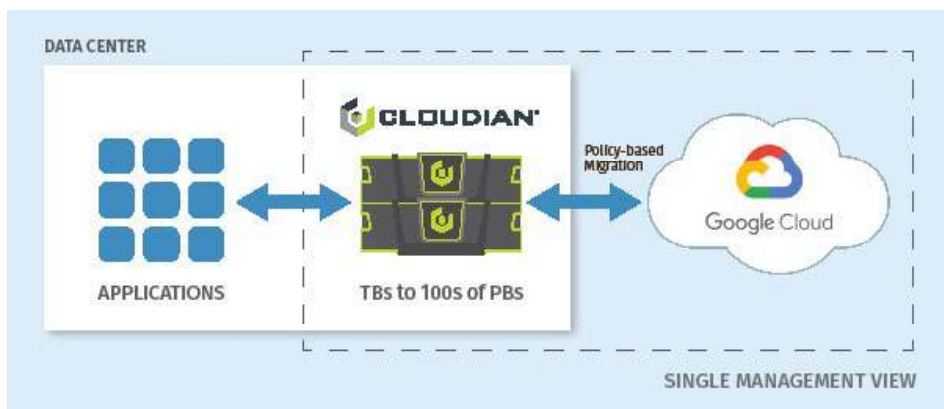

## Cloudian On-Premises Storage with Policy-Based Migration to Google Cloud

With Cloudian HyperStore®, you get petabyte-scale, Google Cloud-compatible storage right in your data center. You store data locally, with policy-based migration to Google Cloud. Cloudian's hybrid cloud solution provides limitless capacity with on-premises control and a single management view into all of your storage.

Manage both public and private storage pools as one with Cloudian HyperStore

### Policy-Based Tiering to Public Cloud

Retain some data on-premises for performance or compliance. Migrate the rest to the public cloud according to rules, such as frequency of use, age, file size, file type, and more. And Cloudian retains a local metadata copy of the migrated data, so you can instantly search all of your data — both locally and in the cloud.